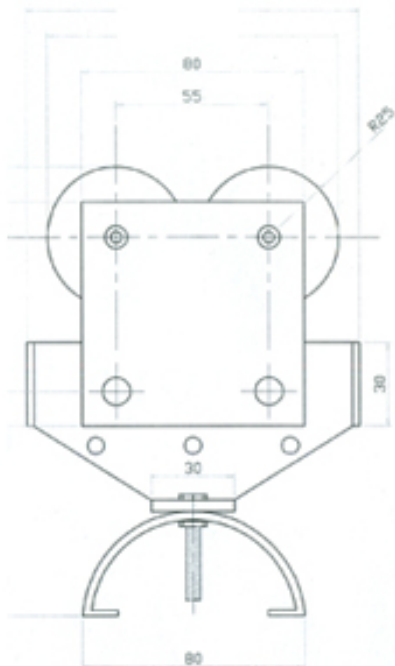

Four Wheel Cable Trolley with Taper Roller (Small Size)

VIJAYALAXMI ENTERPRISES

Bldg. No. 17/603, Freshia, Regency Estate,
Kalyan-Shil Road, Dombivli (E) - 421201,