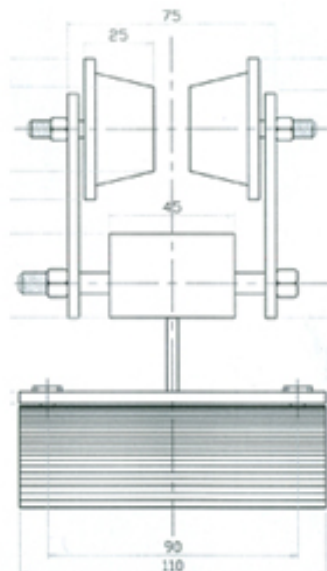

Four Wheel Cable Trolley with Taper Roller (Small Size)

VIJAYALAXMI ENTERPRISES

Bldg. No. 17/603, Freshia, Regency Estate,
Kalyan-Shil Road, Dombivli (E) - 421201,