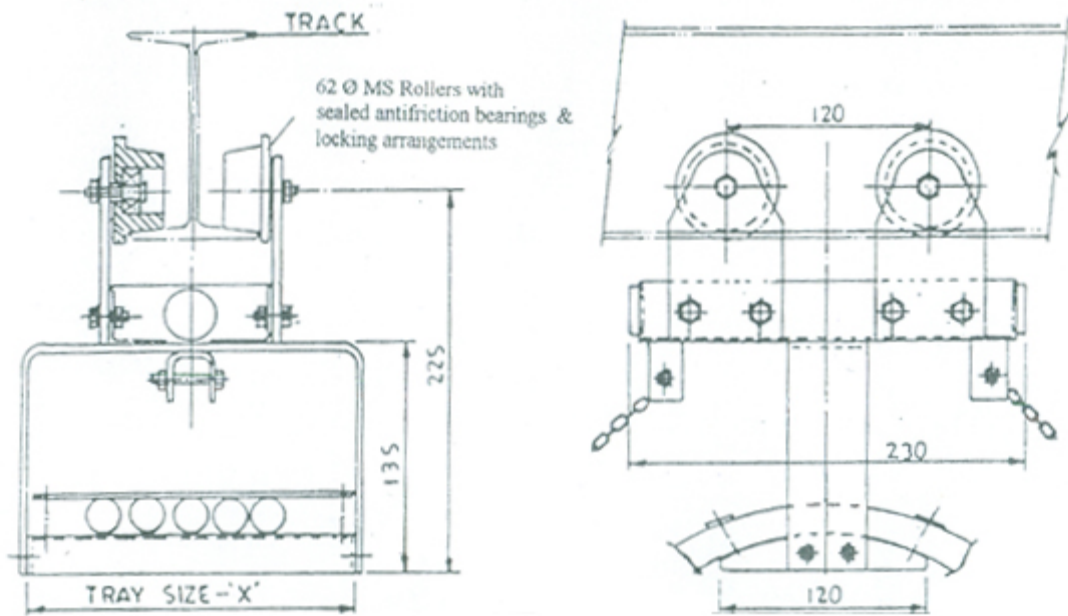

TRAY SIZE 'X'	TRACK
100 MM	ISMB 125 x 75
200 MM	ISMB 125 x 75
300 MM	ISMB 125 x 75

** VIJAYALAXMI ENTERPRISES**

Bldg. No. 17/603, Freshia, Regency Estate,  
Kalyan-Shil Road, Dombivli (E) - 421201,