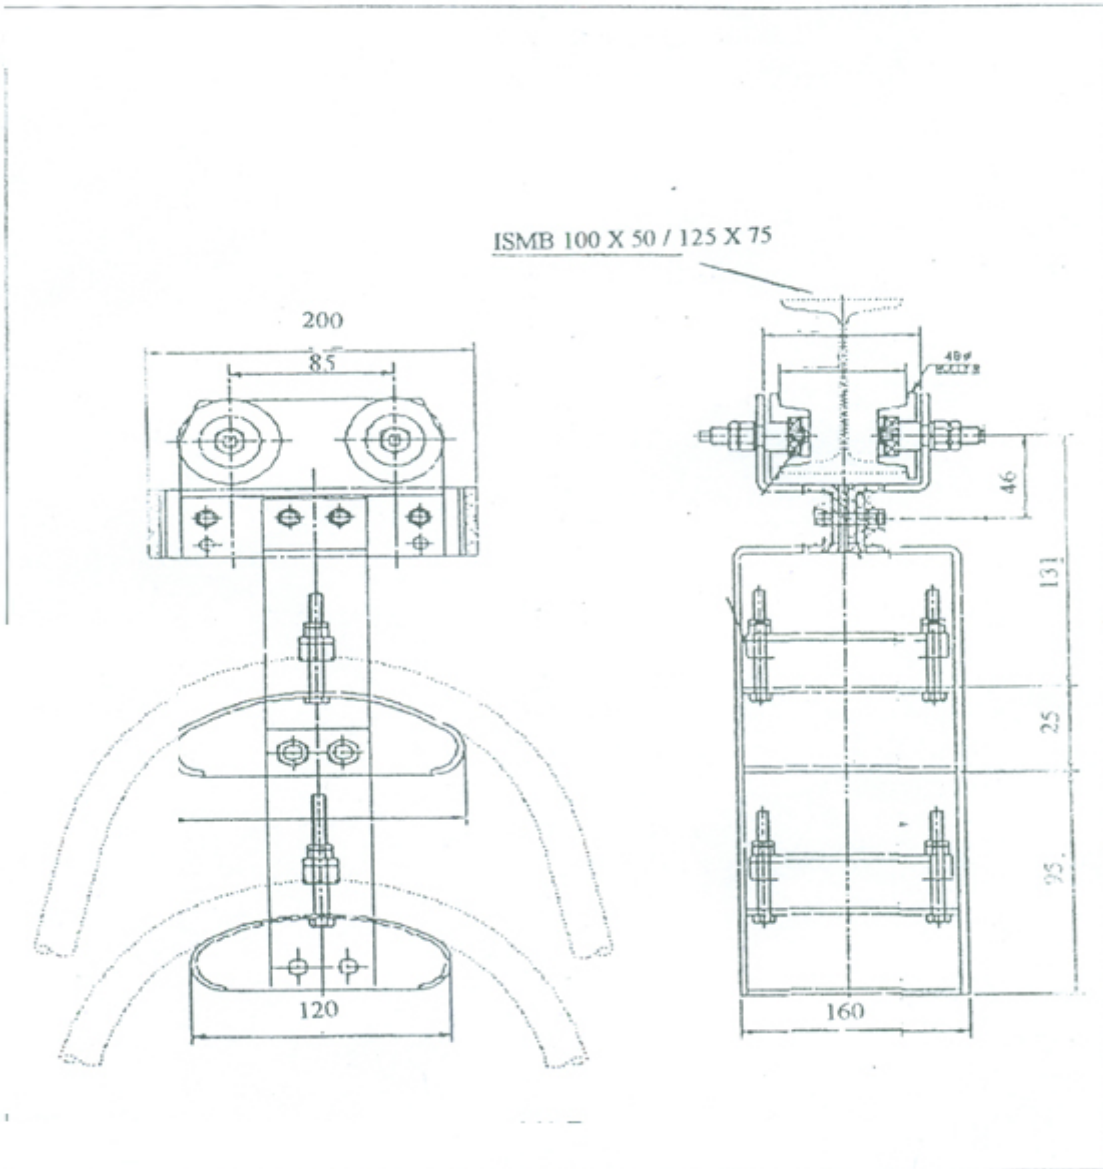

Four Wheel Cable Trolley with Multiple Carriers

CABLE TROLLEYS

DOUBLE DECKER

VIJAYALAXMI ENTERPRISES

Bldg. No. 17/603, Freshia, Regency Estate,
Kalyan-Shil Road, Dombivli (E) - 421201,