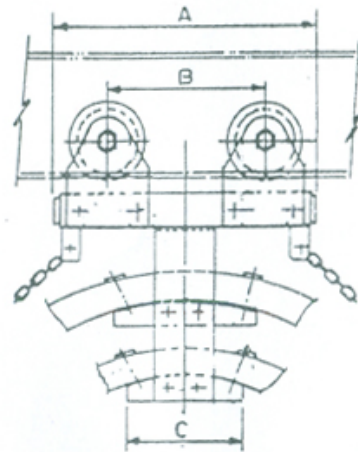

## CABLE TROLLEY

Heavy Duty - Double Decker

TRAY SIZE 'X'	Y	Z	L	A	B	C
200 MM X 2 DECKS	185	85	275	230	120	120
300 MM X 2 DECKS	185	85	275	280	170	120
400 MM X 2 DECKS	260	95	365	380	240	180

**VIJAYALAXMI ENTERPRISES**

TRAY SIZE 'X'	TRACK
100 MM	ISMB 125 x 75
200 MM	ISMB 125 x 75
300 MM	ISMB 125 x 75

** VIJAYALAXMI ENTERPRISES**

Bldg. No. 17/603, Freshia, Regency Estate,  
Kalyan-Shil Road, Dombivli (E) - 421201,