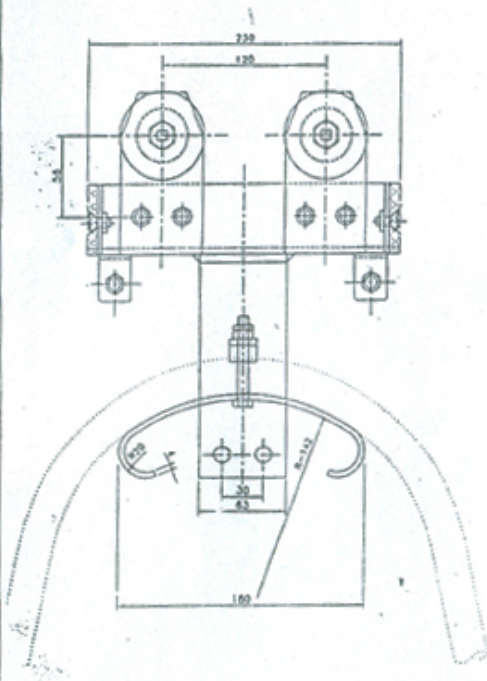

CABLE TROLLEY

Extra Heavy Duty- Single Decker

VIJAYALAXMI ENTERPRISES

Bldg. No. 17/603, Freshia, Regency Estate,
Kalyan-Shil Road, Dombivli (E) - 421201.