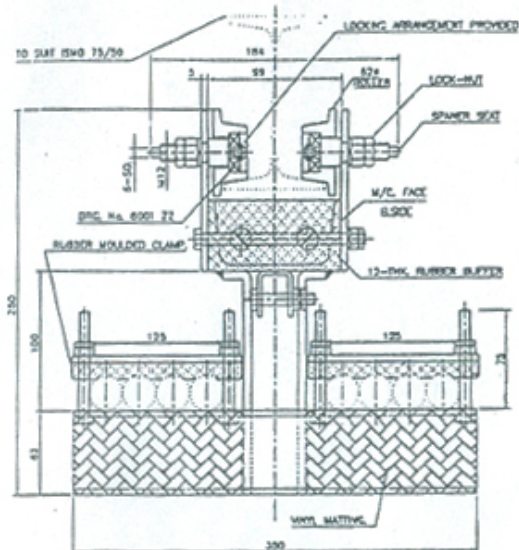

CABLE TROLLEY

Extra Heavy Duty- Single Decker

VIJAYALAXMI ENTERPRISES

Bldg. No. 17/603, Freshia, Regency Estate,
Kalyan-Shil Road, Dombivli (E) - 421201.