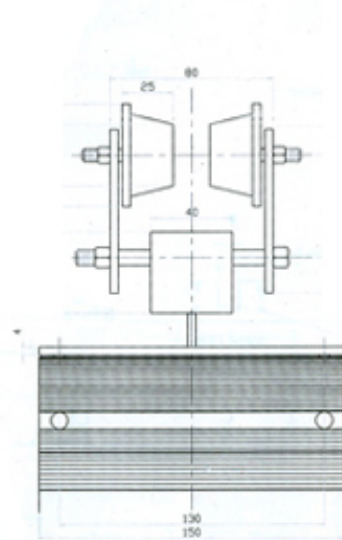

## Four Wheel Cable Trolley with Taper Roller

Medium Size: Cable Carrier Length 165 mm & Radius 150 mm