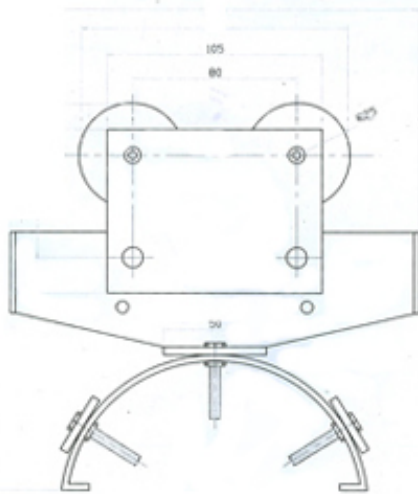

## Four Wheel Cable Trolley with Taper Roller

Medium Size: Cable Carrier Length 165 mm & Radius 150 mm