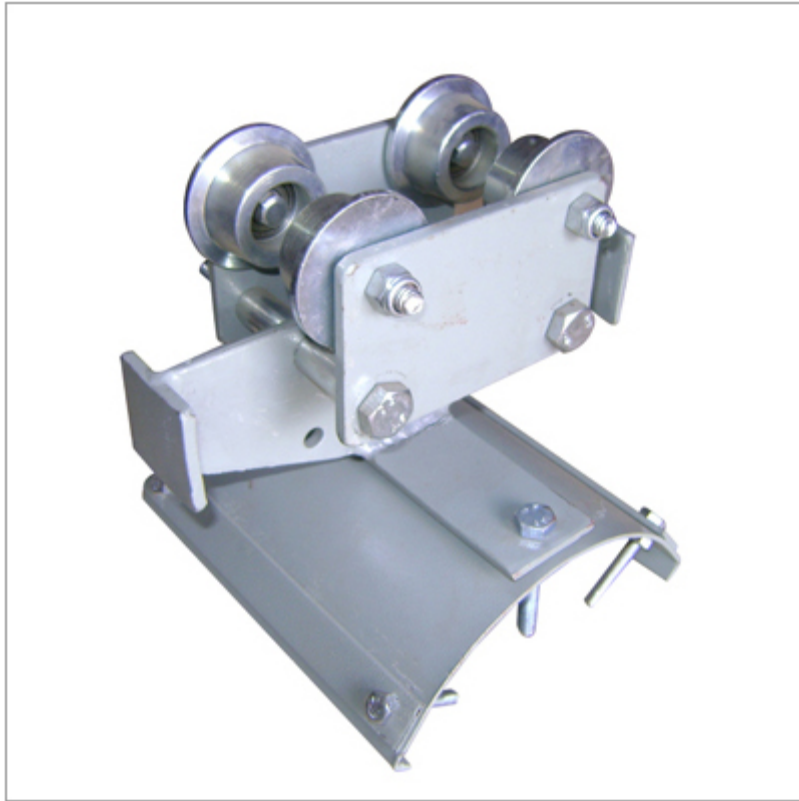

## Four Wheel Cable Trolley with Taper Roller

Medium Size: Cable Carrier Length 165 mm & Radius 150 mm